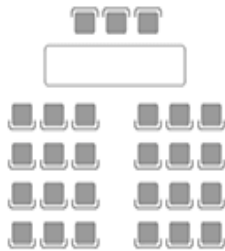

CONFERENCE SEATING STYLES

THEATRE STYLE

CLASSROOM

BOARDROOM STYLE

CABARET STYLE

**U-SHAPED
(WITH TABLES)**

**U-SHAPED
(WITHOUT TABLES)**

THEATRE STYLE – 40 PAX

CLASSROOM – 40 PAX

BOARDROOMS – 25 PAX

CARBARET STYLE – 25 PAX

U-SHAPED WITH TABLES – 25 PAX

U-SHAPED WITHOUT TABLES – 40 PAX