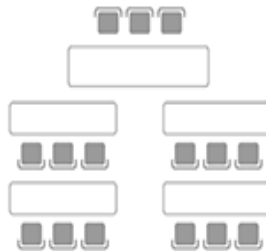

CONFERENCE SEATING STYLES

THEATRE STYLE

CLASSROOM

BOARDROOM STYLE

CABARET STYLE

**U-SHAPED
(WITH TABLES)**

**U-SHAPED
(WITHOUT TABLES)**

THEATRE STYLE – 40 PAX

CLASSROOM – 40 PAX

BOARDROOMS – 25 PAX

CARBARET STYLE – 25 PAX

U-SHAPED WITH TABLES – 25 PAX

U-SHAPED WITHOUT TABLES – 40 PAX