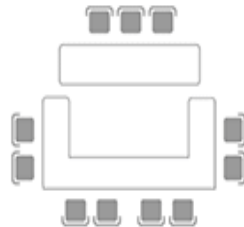

CONFERENCE SEATING STYLES

THEATRE STYLE

CLASSROOM

BOARDROOM STYLE

CABARET STYLE

**U-SHAPED
(WITH TABLES)**

**U-SHAPED
(WITHOUT TABLES)**

THEATRE STYLE – 40 PAX

CLASSROOM – 40 PAX

BOARDROOMS – 25 PAX

CARBARET STYLE – 25 PAX

U-SHAPED WITH TABLES – 25 PAX

U-SHAPED WITHOUT TABLES – 40 PAX